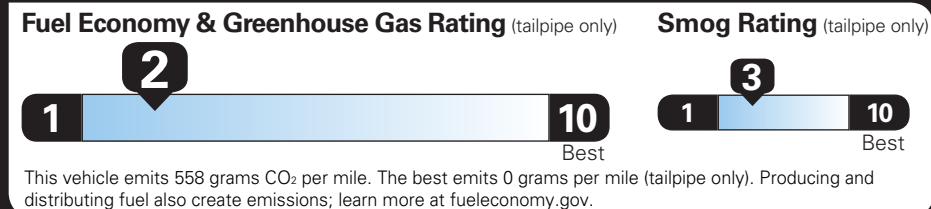

Actual results will vary for many reasons, including driving conditions and how you drive and maintain your vehicle. The average new vehicle gets 27 MPG and costs $7,500 to fuel over 5 years. Cost estimates are based on 15,000 miles per year at $3.25 per gallon. MPGe is miles per gasoline gallon equivalent. Vehicle emissions are a significant cause of climate change and smog.

fuel economy.gov
Calculate personalized estimates and compare vehicles

GOVERNMENT 5-STAR SAFETY RATINGS

This vehicle has not been rated by the government for overall vehicle score, frontal crash, side crash or rollover risk.

Source: National Highway Traffic Safety Administration (NHTSA)
www.safercar.gov or 1-888-327-4236

Equipped with the safety and security of OnStar®

Visit onstar.com for details.

onstar.com/privacy

PARTS CONTENT INFORMATION

FOR VEHICLES IN THIS CARLINE:
U.S./CANADIAN PARTS CONTENT: 46%
MAJOR SOURCES OF FOREIGN PARTS CONTENT: MEXICO 38%

NOTE: PARTS CONTENT DOES NOT INCLUDE FINAL ASSEMBLY, DISTRIBUTION, OR OTHER NON-PARTS COSTS.

FOR THIS VEHICLE:
FINAL ASSEMBLY POINT: ARLINGTON, TX U.S.A.
COUNTRY OF ORIGIN: ENGINE: UNITED STATES TRANSMISSION: UNITED STATES

This label has been applied pursuant to Federal law - Do not remove prior to delivery to the ultimate purchaser. *Includes Manufacturer's Recommended Pre-Delivery Service. Does not include dealer installed options and accessories not listed above, local taxes or license fees.

© 2009 General Motors LLC
GMLBL_PROD_0040 - 04/26/2020

ORDER NO ZFX9G SALES CODE E
SALES MODEL CODE 6K10706
DEALER NO 21081
FINAL ASSEMBLY: ARLINGTON, TX U.S.A.

VIN 1GYS4DKL8MR274165 REISSUE

DEALER TO WHOM DELIVERED
SUNSET CADILLAC OF VENICE
2367 TAMiami TRAIL S
VENICE, FL 34293-5012