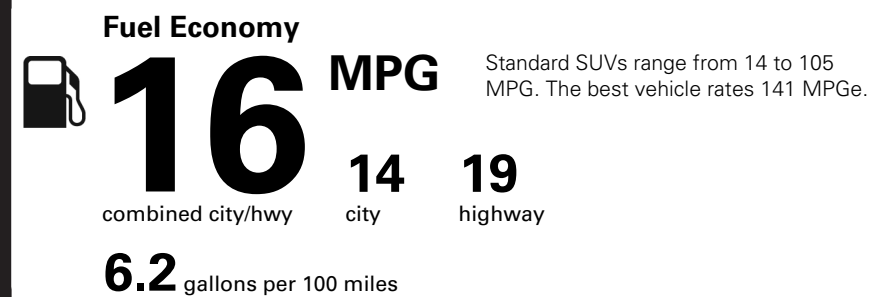

TOTAL OPTIONS \$7,480.00

TOTAL VEHICLE & OPTIONS \$110,475.00
DESTINATION CHARGE 1,295.00

TOTAL VEHICLE PRICE* \$111,770.00

EPA DOT Fuel Economy and Environment

Gasoline Vehicle

You spend \$7,750 more in fuel costs over 5 years compared to the average new vehicle.